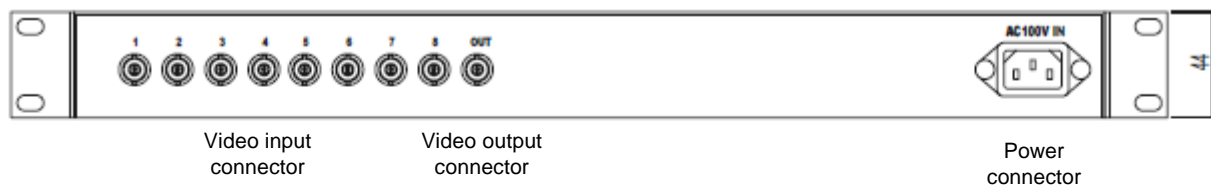

Outside view 外觀圖