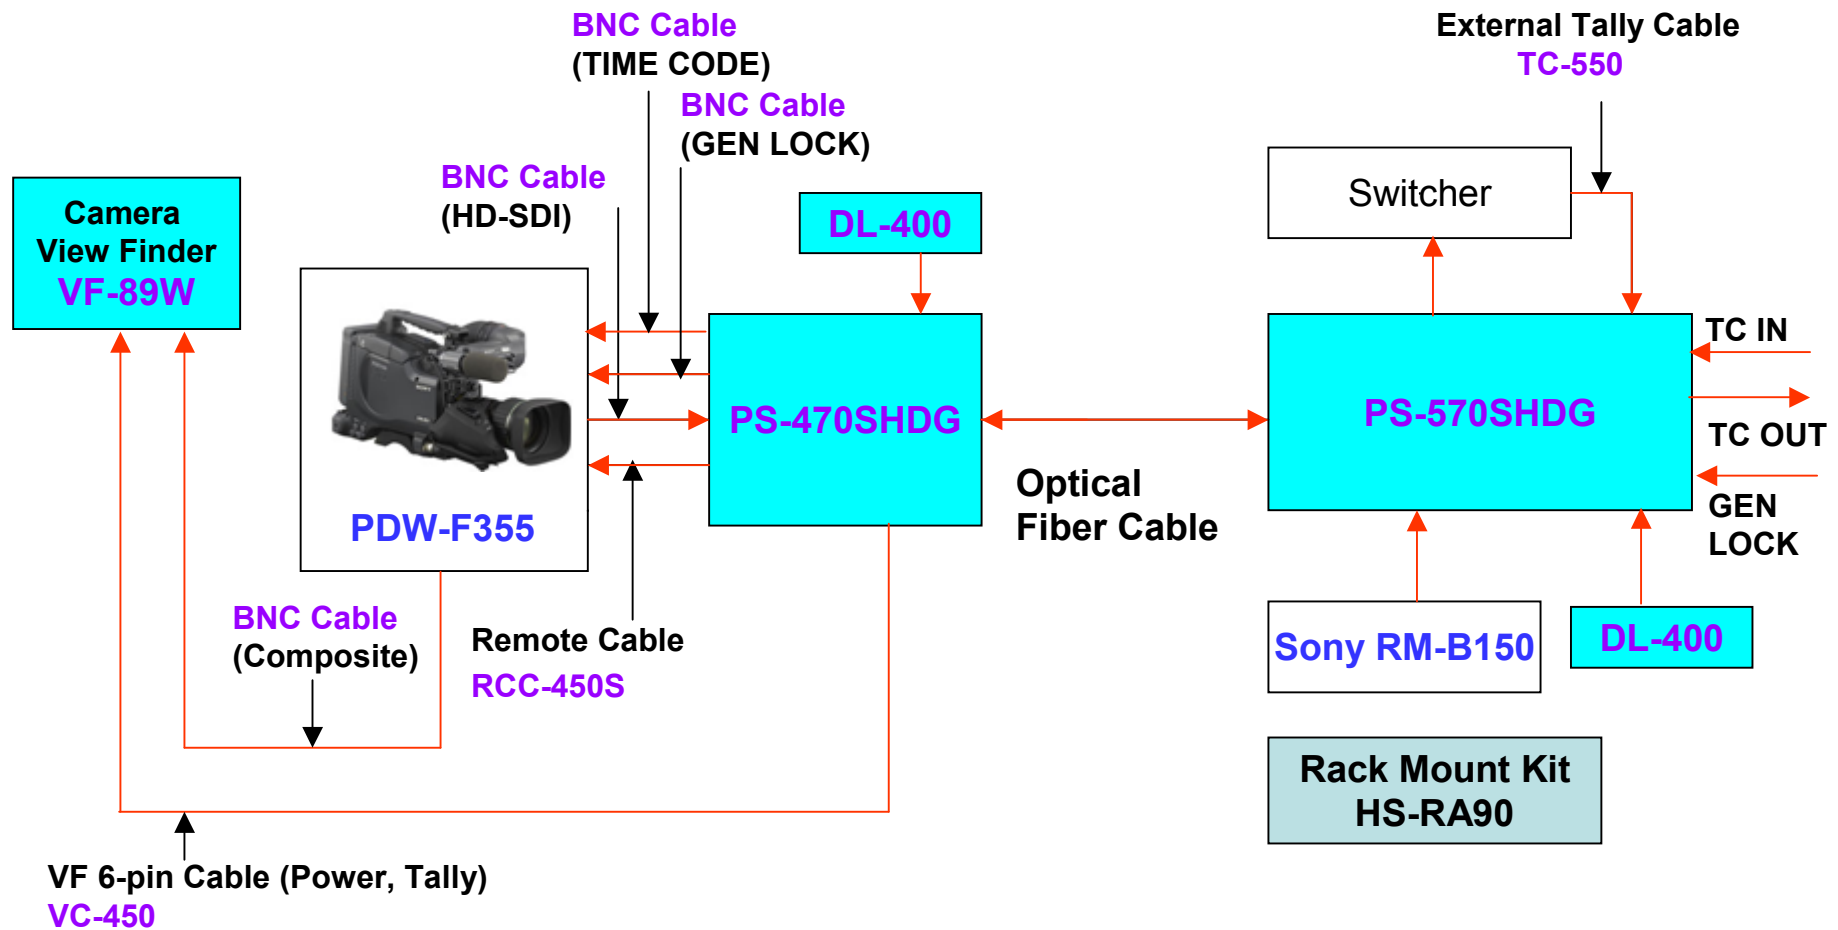

1-1. PS-470VP

— Included in PS-470VP

1-2. PS-470VP Composition

Description	Model	Q'ty	Remarks
Optical Fiber Camera Adaptor	PS-470SHDG	1	
Optical Fiber Base station	PS-570SHDG	1	2 HD-SDI outputs
Camera View Finder	VF-89W	1	
Intercom Headset	DL-400	2	Cannon 4P
VF 6-pin Cable	VC-450	1	
Remote Cable	RCC-450S	1	
External Tally Cable	TC-550	1	
Control cable (LANC)		1	mini-mini
BNC Cable 0.4m		3	
BNC Cable 1m		1	

2-1. PS-470VP/SHD

— Included in PS-470VP/SHD

2-2. PS-470VP/SHD Composition

Description	Model	Q'ty	Remarks
Optical Fiber Camera Adaptor	PS-470SHD	1	
Optical Fiber Base station	PS-570SHD	1	
Camera View Finder	VF-89W	1	
Intercom Headset	DL-400	2	Cannon 4P
VF 6-pin Cable	VC-450	1	
Remote Cable	RCC-450S	1	
External Tally Cable	TC-550	1	
Control cable (LANC)		1	mini-mini
BNC Cable 0.4m		3	
BNC Cable 1m		1	

3-1. PS-470VP/HD

— Included in PS-470VP/HD

3-2. PS-470VP/HD Composition

Description	Model	Q'ty	Remarks
Optical Fiber Camera Adaptor	PS-470HD	1	
Optical Fiber Base station	PS-570HD	1	
Camera View Finder	VF-89W	1	
Intercom Headset	DL-400	2	Cannon 4P
VF 6-pin Cable	VC-450	1	
External Tally Cable	TC-550	1	
BNC Cable 0.4m		3	
BNC Cable 1m		1	