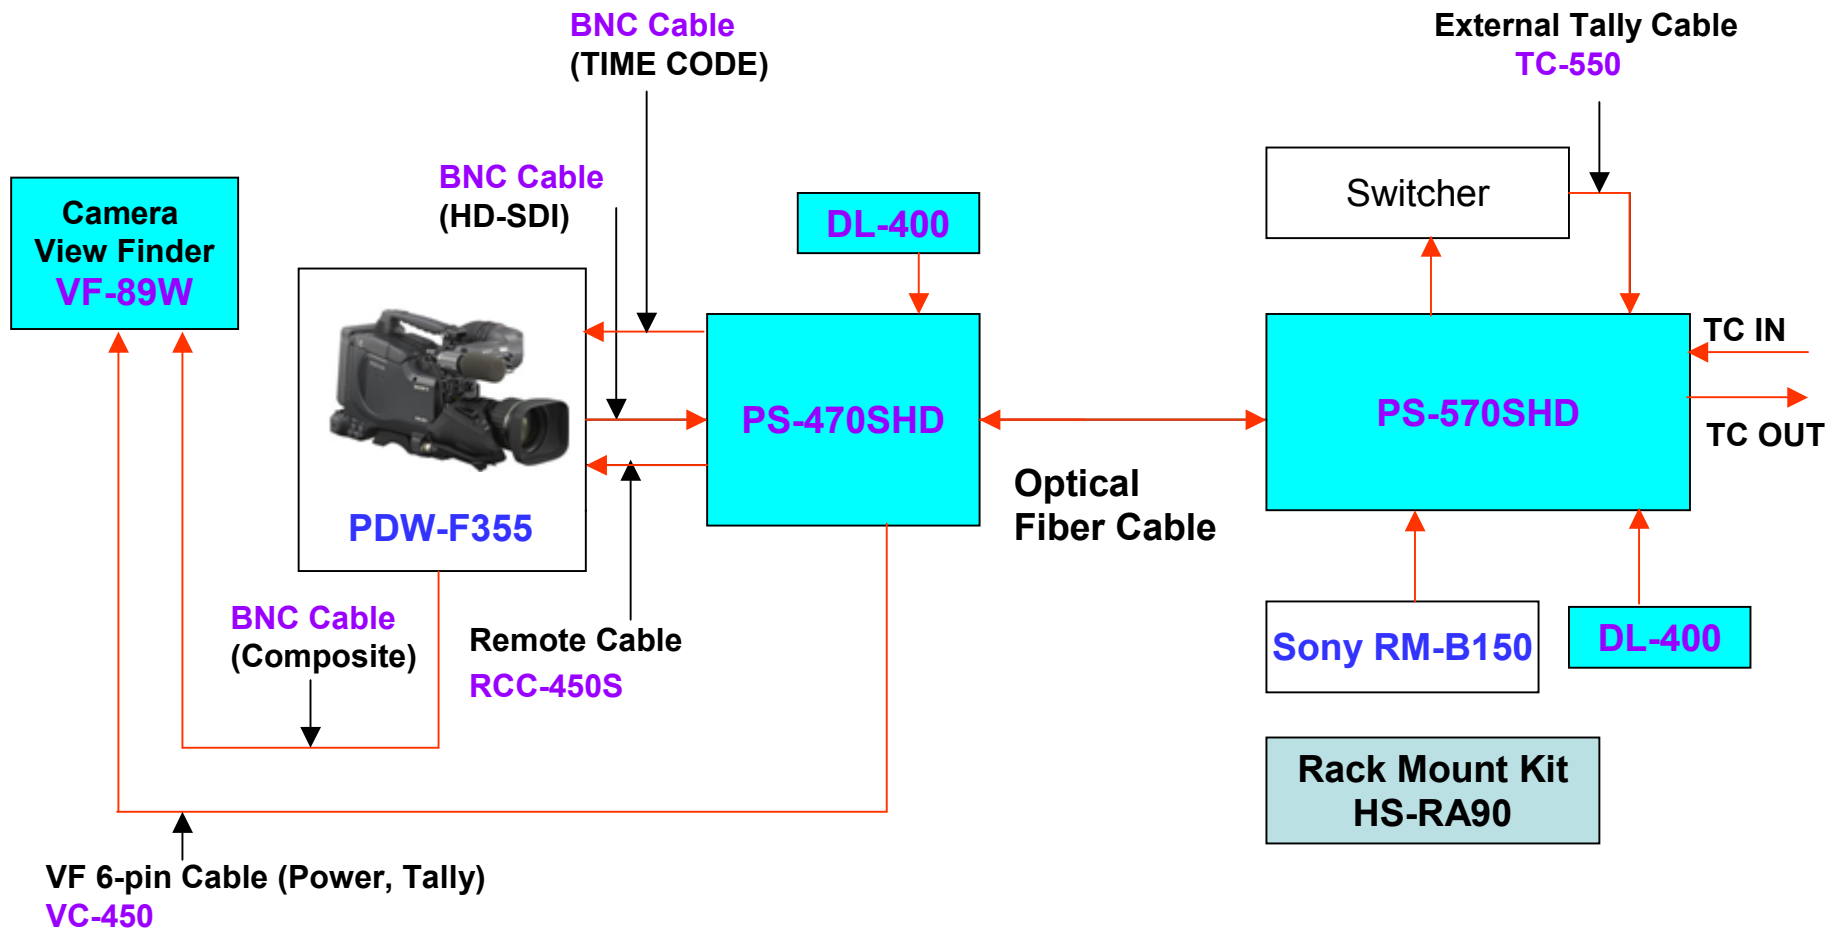

1-1. PS-470VP

— Included in PS-470VP

1-2. PS-470VP Composition

Description	Model	Q'ty	Remarks
Optical Fiber Camera Adaptor	PS-470SHDG	1	
Optical Fiber Base station	PS-570SHDG	1	2 HD-SDI outputs
Camera View Finder	VF-89W	1	
Intercom Headset	DL-400	2	Cannon 4P
VF 6-pin Cable	VC-450	1	
Remote Cable	RCC-450S	1	
External Tally Cable	TC-550	1	
Control cable (LANC)		1	mini-mini
BNC Cable 0.4m		3	
BNC Cable 1m		1	

2-1. PS-470VP/SHD

— Included in PS-470VP/SHD

2-2. PS-470VP/SHD Composition

Description	Model	Q'ty	Remarks
Optical Fiber Camera Adaptor	PS-470SHD	1	
Optical Fiber Base station	PS-570SHD	1	
Camera View Finder	VF-89W	1	
Intercom Headset	DL-400	2	Cannon 4P
VF 6-pin Cable	VC-450	1	
Remote Cable	RCC-450S	1	
External Tally Cable	TC-550	1	
Control cable (LANC)		1	mini-mini
BNC Cable 0.4m		3	
BNC Cable 1m		1	

3-1. PS-470VP/HD

— Included in PS-470VP/HD

3-2. PS-470VP/HD Composition

Description	Model	Q'ty	Remarks
Optical Fiber Camera Adaptor	PS-470HD	1	
Optical Fiber Base station	PS-570HD	1	
Camera View Finder	VF-89W	1	
Intercom Headset	DL-400	2	Cannon 4P
VF 6-pin Cable	VC-450	1	
External Tally Cable	TC-550	1	
BNC Cable 0.4m		3	
BNC Cable 1m		1	