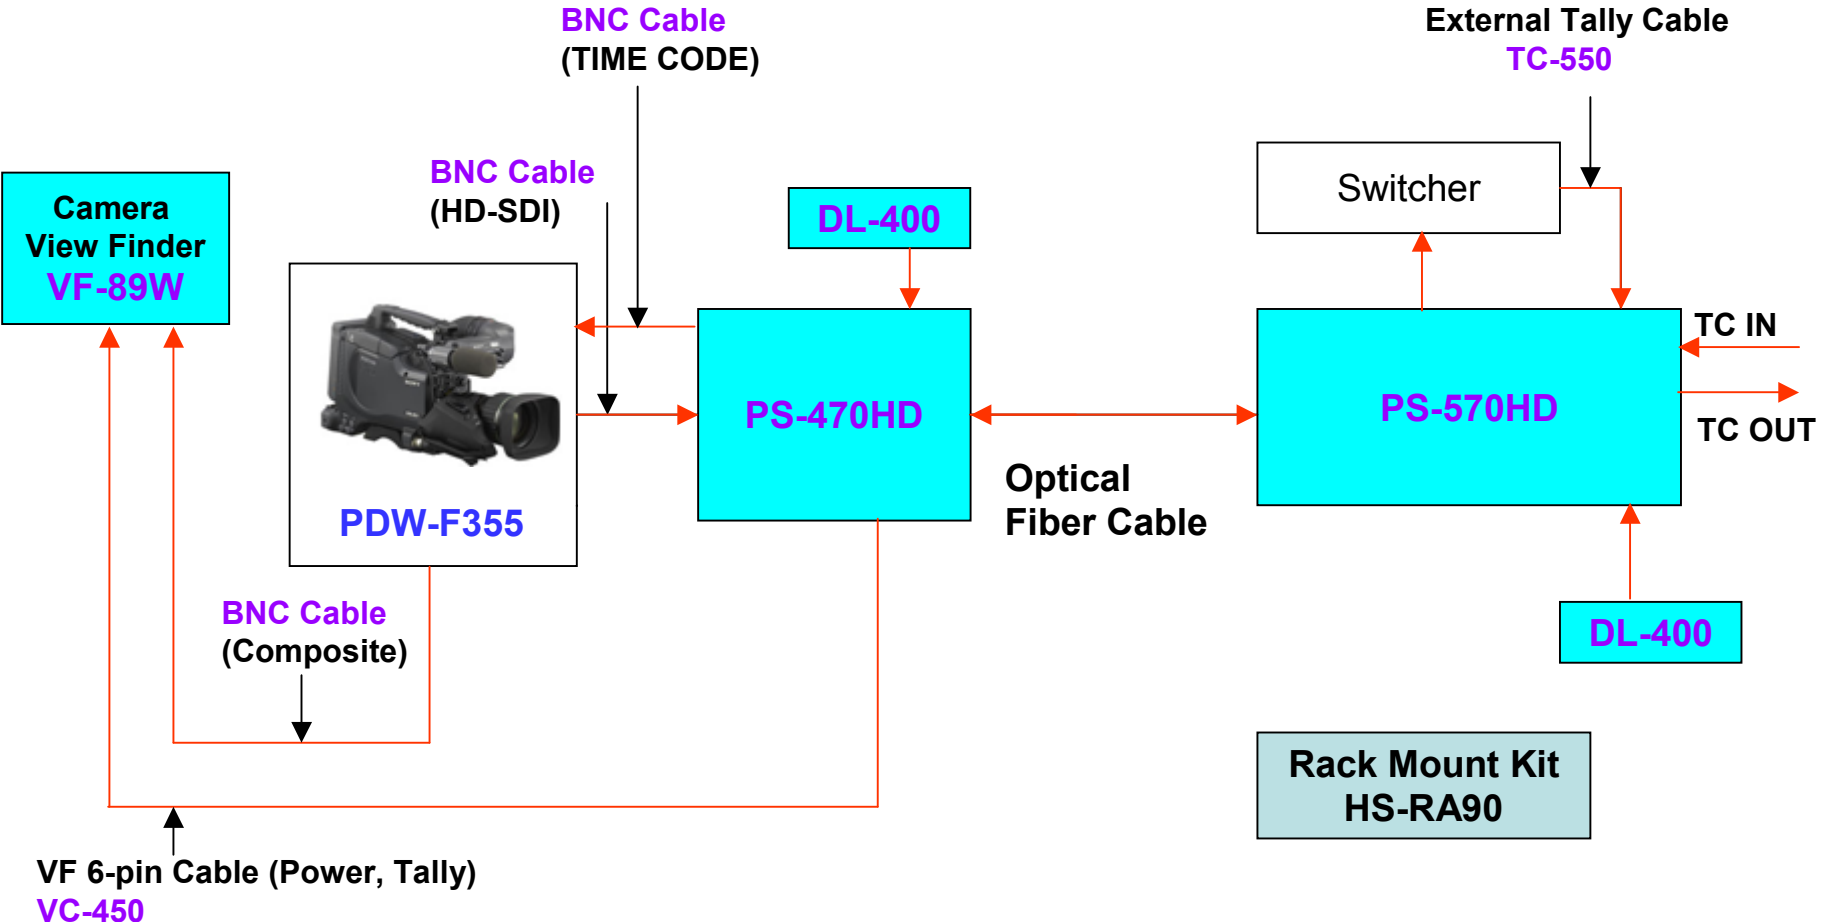

1-1. PS-470VP

— Included in PS-470VP

1-2. PS-470VP Composition

Description	Model	Q'ty	Remarks
Optical Fiber Camera Adaptor	PS-470SHDG	1	
Optical Fiber Base station	PS-570SHDG	1	2 HD-SDI outputs
Camera View Finder	VF-89W	1	
Intercom Headset	DL-400	2	Cannon 4P
VF 6-pin Cable	VC-450	1	
Remote Cable	RCC-450S	1	
External Tally Cable	TC-550	1	
Control cable (LANC)		1	mini-mini
BNC Cable 0.4m		3	
BNC Cable 1m		1	

2-1. PS-470VP/SHD

— Included in PS-470VP/SHD

2-2. PS-470VP/SHD Composition

Description	Model	Q'ty	Remarks
Optical Fiber Camera Adaptor	PS-470SHD	1	
Optical Fiber Base station	PS-570SHD	1	
Camera View Finder	VF-89W	1	
Intercom Headset	DL-400	2	Cannon 4P
VF 6-pin Cable	VC-450	1	
Remote Cable	RCC-450S	1	
External Tally Cable	TC-550	1	
Control cable (LANC)		1	mini-mini
BNC Cable 0.4m		3	
BNC Cable 1m		1	

3-1. PS-470VP/HD

— Included in PS-470VP/HD

3-2. PS-470VP/HD Composition

Description	Model	Q'ty	Remarks
Optical Fiber Camera Adaptor	PS-470HD	1	
Optical Fiber Base station	PS-570HD	1	
Camera View Finder	VF-89W	1	
Intercom Headset	DL-400	2	Cannon 4P
VF 6-pin Cable	VC-450	1	
External Tally Cable	TC-550	1	
BNC Cable 0.4m		3	
BNC Cable 1m		1	