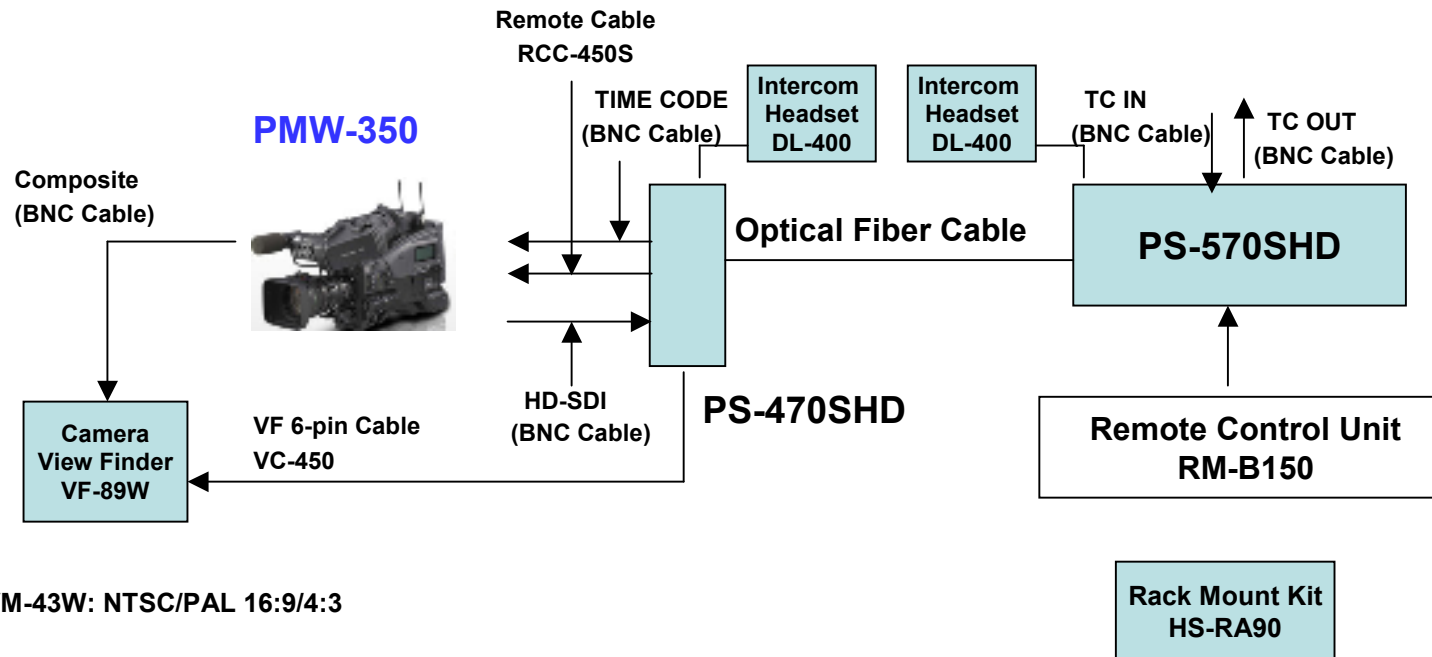

1-1. Shoulder type Camcorder x2

HD Camcorder: HVR-S270

Control Cable (LANC):
Stereo mini-mini jack (φ 2.5)

1-2. HVR-S270, 2 sets , system composition

Composition:

Camcorder	HVR-S270	2	SONY
Optical Fiber Camera Adaptor	PS-470SHDG	2	
Control Cable (LANC)		2	mini-mini
BNC Cable		7	
Camera View Finder	VF-89W	2	
VF 6-pin Cable	VC-450	2	
Optical Fiber Base Station	PS-570SHDG	2	
Remote Commander	RM-1BP or RM-1000BP	2	SONY
Optical Fiber Cable	ALC-20M/50M/100M	2	
External Tally Cable	TC-550	1	
Rack Mount Kit	HS-RA90	1	
Intercom Headset	DL-400	3	
Tripod Base Plate	VST-14	2	
	or Sony VCT-14		

2. PMW-350, 1 set , Gen-lock type system composition**Composition:**

Camcorder	PMW-350	1	SONY
Optical Fiber Camera Adaptor	PS-470HDG	1	
BNC Cable		9	
Camera View Finder	VF-89W	1	
VF 6-pin Cable	VC-450	1	
Zoom control		1	Option
Optical Fiber Base Station	PS-570HDG or PS-570HDWG	1	
Optical Fiber Cable	ALC-20M/50M/100M	1	
External Tally Cable	TC-550	1	
Rack Mount Kit	HS-RA90	1	
Intercom Headset	DL-400	2	
Tripod Base Plate	VST-14 or Sony VCT-14	1	

3. ENG Camcorder: Remote control type

XDCAM EX Camcorder: PMW-350

LVM-43W: NTSC/PAL 16:9/4:3

3. PMW-350, 1 set , Remote control type system composition

Composition:

Camcorder	PMW-350	1	SONY
Optical Fiber Camera Adaptor	PS-470SHD	1	
BNC Cable		5	
Camera View Finder	VF-89W	1	
VF 6-pin Cable	VC-450	1	
Remote Cable	RCC-450S	1	
Zoom Control		1	Option
Optical Fiber Base Station	PS-570SHD	1	
Camera Remocon Unit	RM-B150	1	SONY
Optical Fiber Cable	ALC-20M/50M/100M	1	
Rack Mount Kit	HS-RA90	1	
Intercom Headset	DL-400	2	
Tripod Base Plate	VST-14	1	
	or Sony VCT-14		