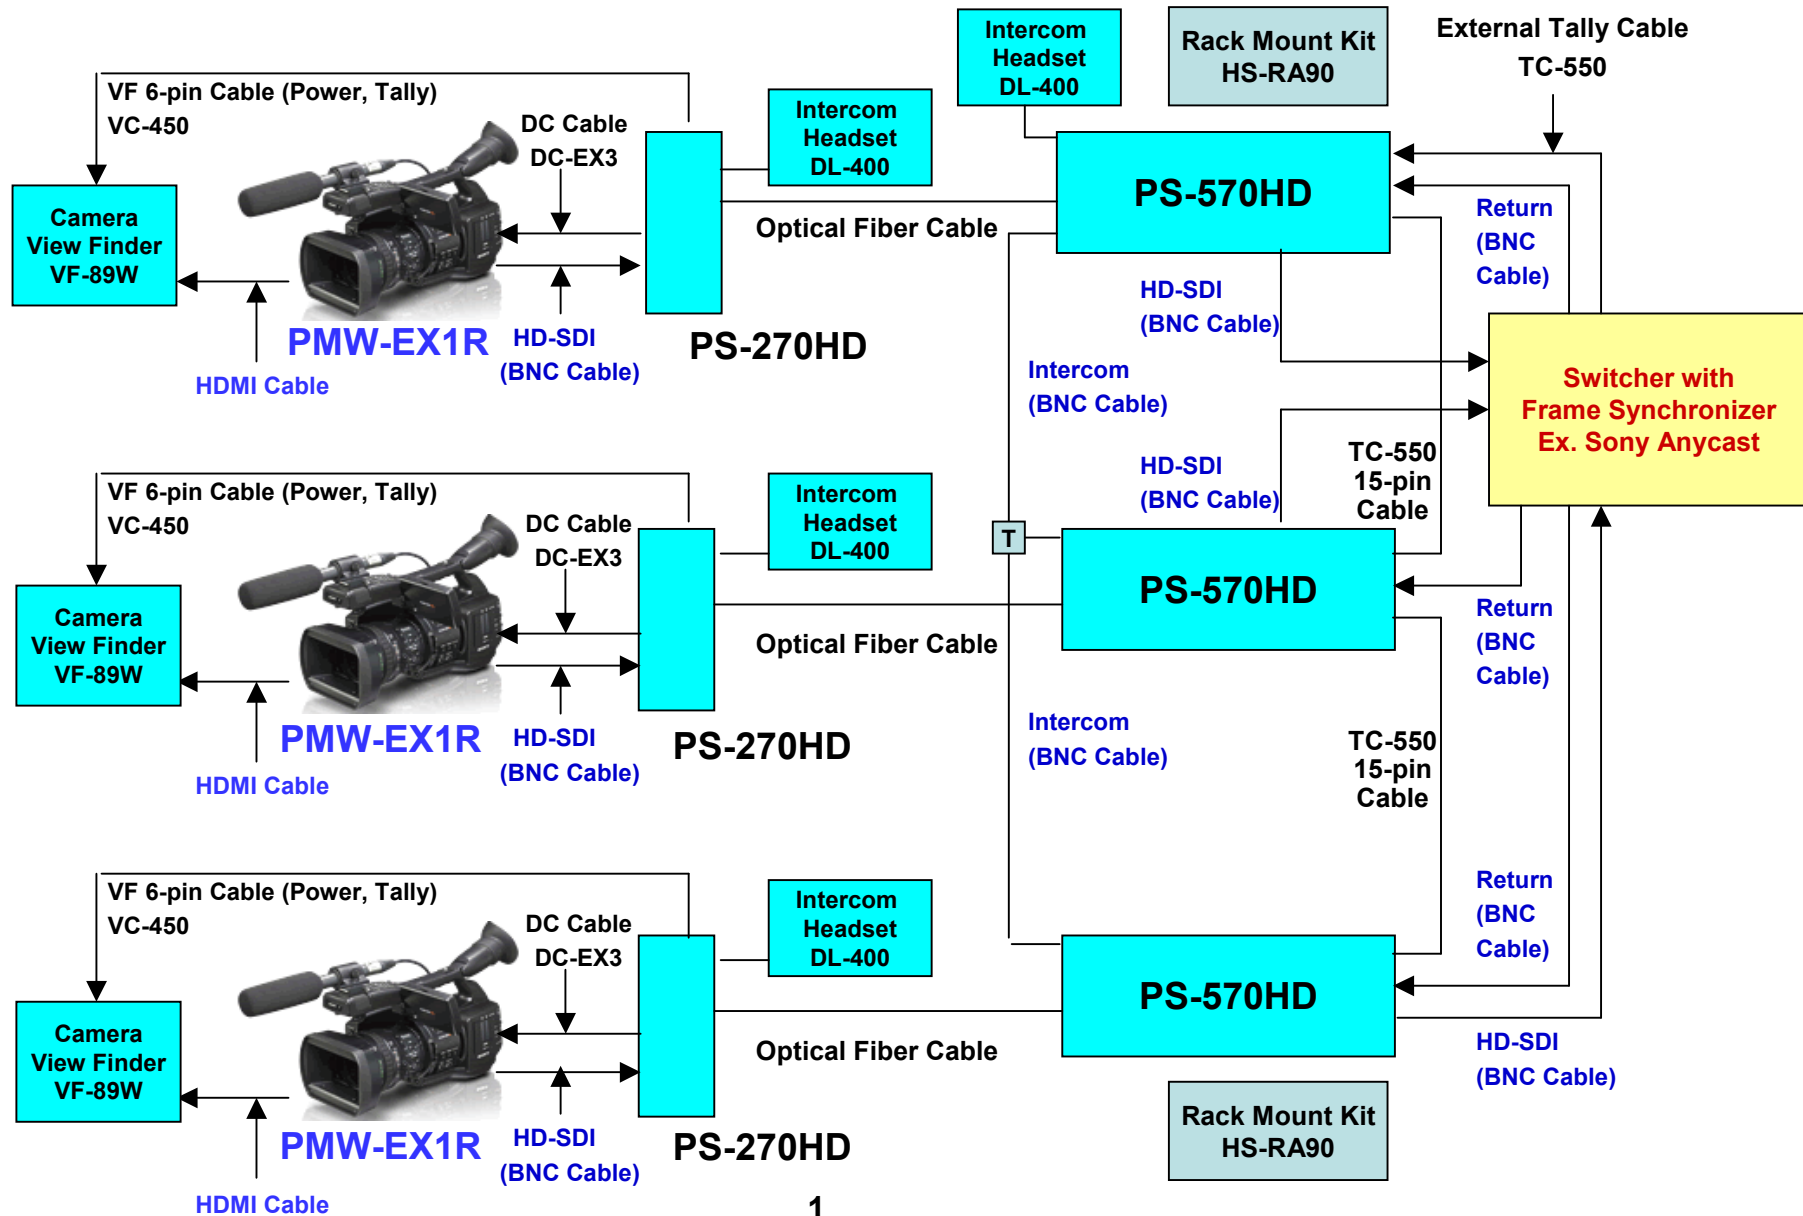

E-mail: sales@vamos.jp

March 21, 2012

1-1. Handy type Camcorder PMW-EX1R x3

1-2. **PMW-EX1R** x3 system composition

Composition:

Camcorder	PMW-EX1R	3	SONY
Optical Fiber Camera Adaptor	PS-270HD	3	
DC Cable	DC-EX3	3	
BNC Cable		11	
T type BNC Connector		1	
HDMI Cable		3	
Camera View Finder	VF-89W	3	
VF 6-pin Cable	VC-450	3	
Optical Fiber Base Station	PS-570HD	3	
Optical Fiber Cable	ALC-20M/50M/100M	3	
External Tally Cable	TC-550	2	
Rack Mount Kit	HS-RA90	2	
Intercom Headset	DL-400	4	
<hr/>			
Tripod Base Plate	VST-14	3	
	or Sony VCT-14		

1-1. Shoulder type Camcorder x2

HD Camcorder: HVR-S270

Control Cable (LANC):
Stereo mini-mini jack (φ 2.5)

1-2. HVR-S270, 2 sets , system composition

Composition:

Camcorder	HVR-S270	2	SONY
Optical Fiber Camera Adaptor	PS-470SHDG	2	
Control Cable (LANC)		2	mini-mini
BNC Cable		7	
Camera View Finder	VF-89W	2	
VF 6-pin Cable	VC-450	2	
Optical Fiber Base Station	PS-570SHDG	2	
Remote Commander	RM-1BP or RM-1000BP	2	SONY
Optical Fiber Cable	ALC-20M/50M/100M	2	
External Tally Cable	TC-550	1	
Rack Mount Kit	HS-RA90	1	
Intercom Headset	DL-400	3	
Tripod Base Plate	VST-14	2	
	or Sony VCT-14		

2. PMW-350, 1 set , Gen-lock type system composition**Composition:**

Camcorder	PMW-350	1	SONY
Optical Fiber Camera Adaptor	PS-470HDG	1	
BNC Cable		9	
Camera View Finder	VF-89W	1	
VF 6-pin Cable	VC-450	1	
Zoom control		1	Option
Optical Fiber Base Station	PS-570HDG or PS-570HDWG	1	
Optical Fiber Cable	ALC-20M/50M/100M	1	
External Tally Cable	TC-550	1	
Rack Mount Kit	HS-RA90	1	
Intercom Headset	DL-400	2	
Tripod Base Plate	VST-14 or Sony VCT-14	1	