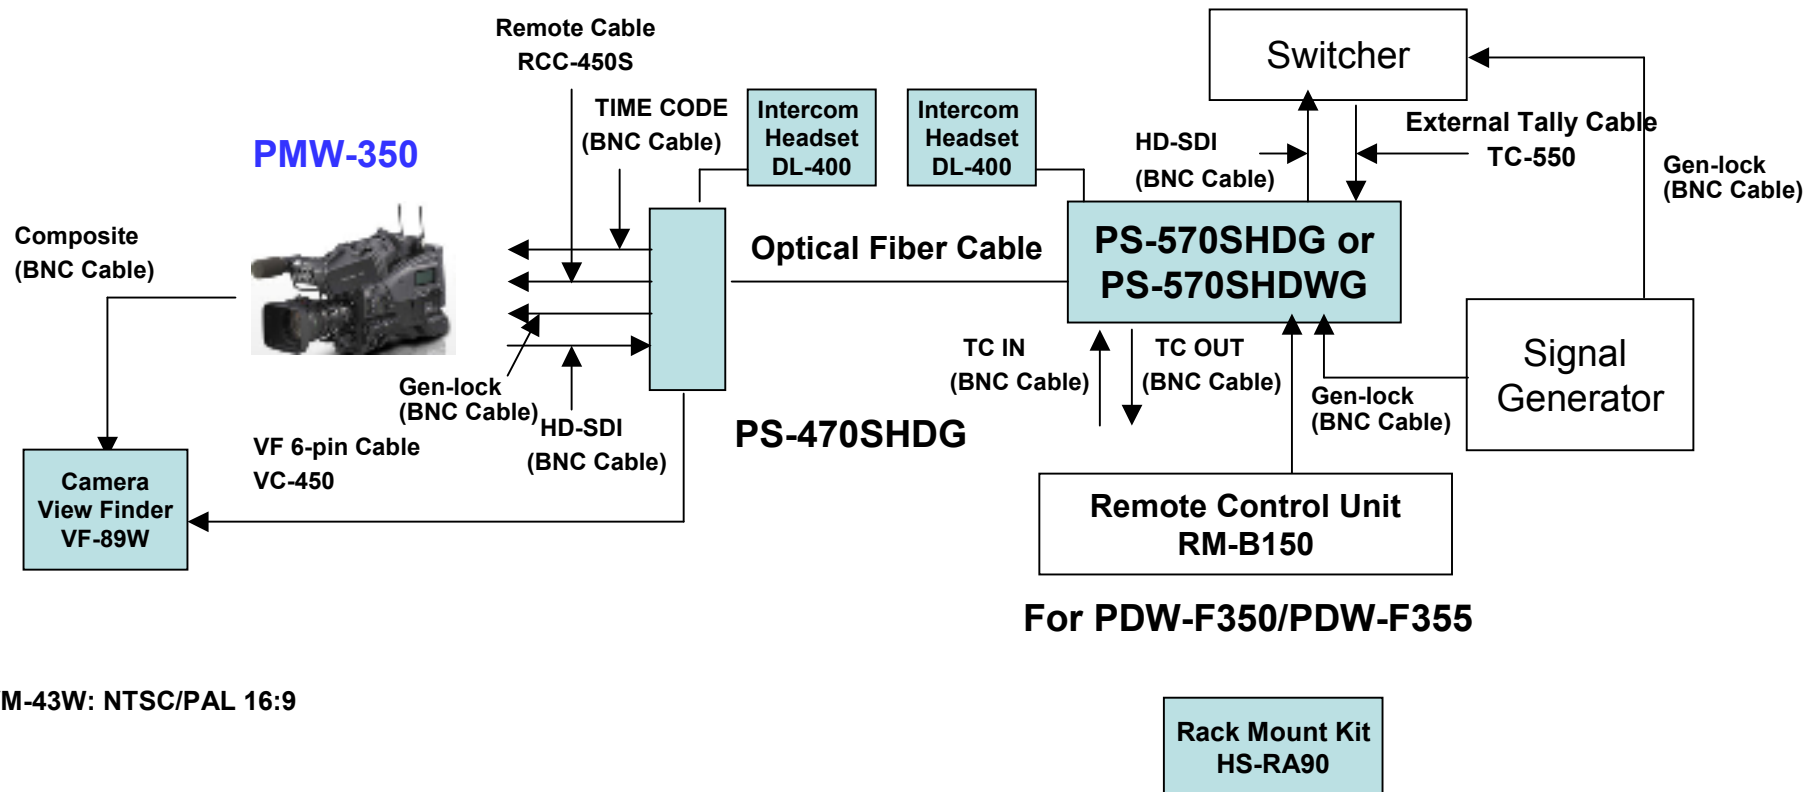

2. PMW-350, 1 set , Gen-lock type system composition**Composition:**

Camcorder	PMW-350	1	SONY
Optical Fiber Camera Adaptor	PS-470HDG	1	
BNC Cable		9	
Camera View Finder	VF-89W	1	
VF 6-pin Cable	VC-450	1	
Zoom control		1	Option
Optical Fiber Base Station	PS-570HDG or PS-570HDWG	1	
Optical Fiber Cable	ALC-20M/50M/100M	1	
External Tally Cable	TC-550	1	
Rack Mount Kit	HS-RA90	1	
Intercom Headset	DL-400	2	
Tripod Base Plate	VST-14 or Sony VCT-14	1	

3. ENG Camcorder: Remote control type

XDCAM EX Camcorder: PMW-350

LVM-43W: NTSC/PAL 16:9/4:3

3. PMW-350, 1 set , Remote control type system composition

Composition:

Camcorder	PMW-350	1	SONY
Optical Fiber Camera Adaptor	PS-470SHD	1	
BNC Cable		5	
Camera View Finder	VF-89W	1	
VF 6-pin Cable	VC-450	1	
Remote Cable	RCC-450S	1	
Zoom Control		1	Option
Optical Fiber Base Station	PS-570SHD	1	
Camera Remocon Unit	RM-B150	1	SONY
Optical Fiber Cable	ALC-20M/50M/100M	1	
Rack Mount Kit	HS-RA90	1	
Intercom Headset	DL-400	2	
Tripod Base Plate	VST-14	1	
	or Sony VCT-14		

4. ENG Camcorder: Remote control, **Gen-lock type**

XDCAM EX Camcorder: PMW-350

LVM-43W: NTSC/PAL 16:9

4. PMW-350, 1 set , Remote control, **Gen-lock type system composition****Composition:**

Camcorder	PMW-350	1	SONY
Optical Fiber Camera Adaptor	PS-470SHDG	1	
BNC Cable		9	
Camera View Finder	VF-89W	1	
VF 6-pin Cable	VC-450	1	
Remote Cable	RCC-450S	1	
Zoom Control		1	Option
Optical Fiber Base Station	PS-570SHDG or PS-570SHDWG	1	
Camera Remocon Unit	RM-B150	1	SONY
Optical Fiber Cable	ALC-20M/50M/100M	1	
External Tally Cable	TC-550	1	
Rack Mount Kit	HS-RA90	1	
Intercom Headset	DL-400	2	
Tripod Base Plate	VST-14 or Sony VCT-14	1	