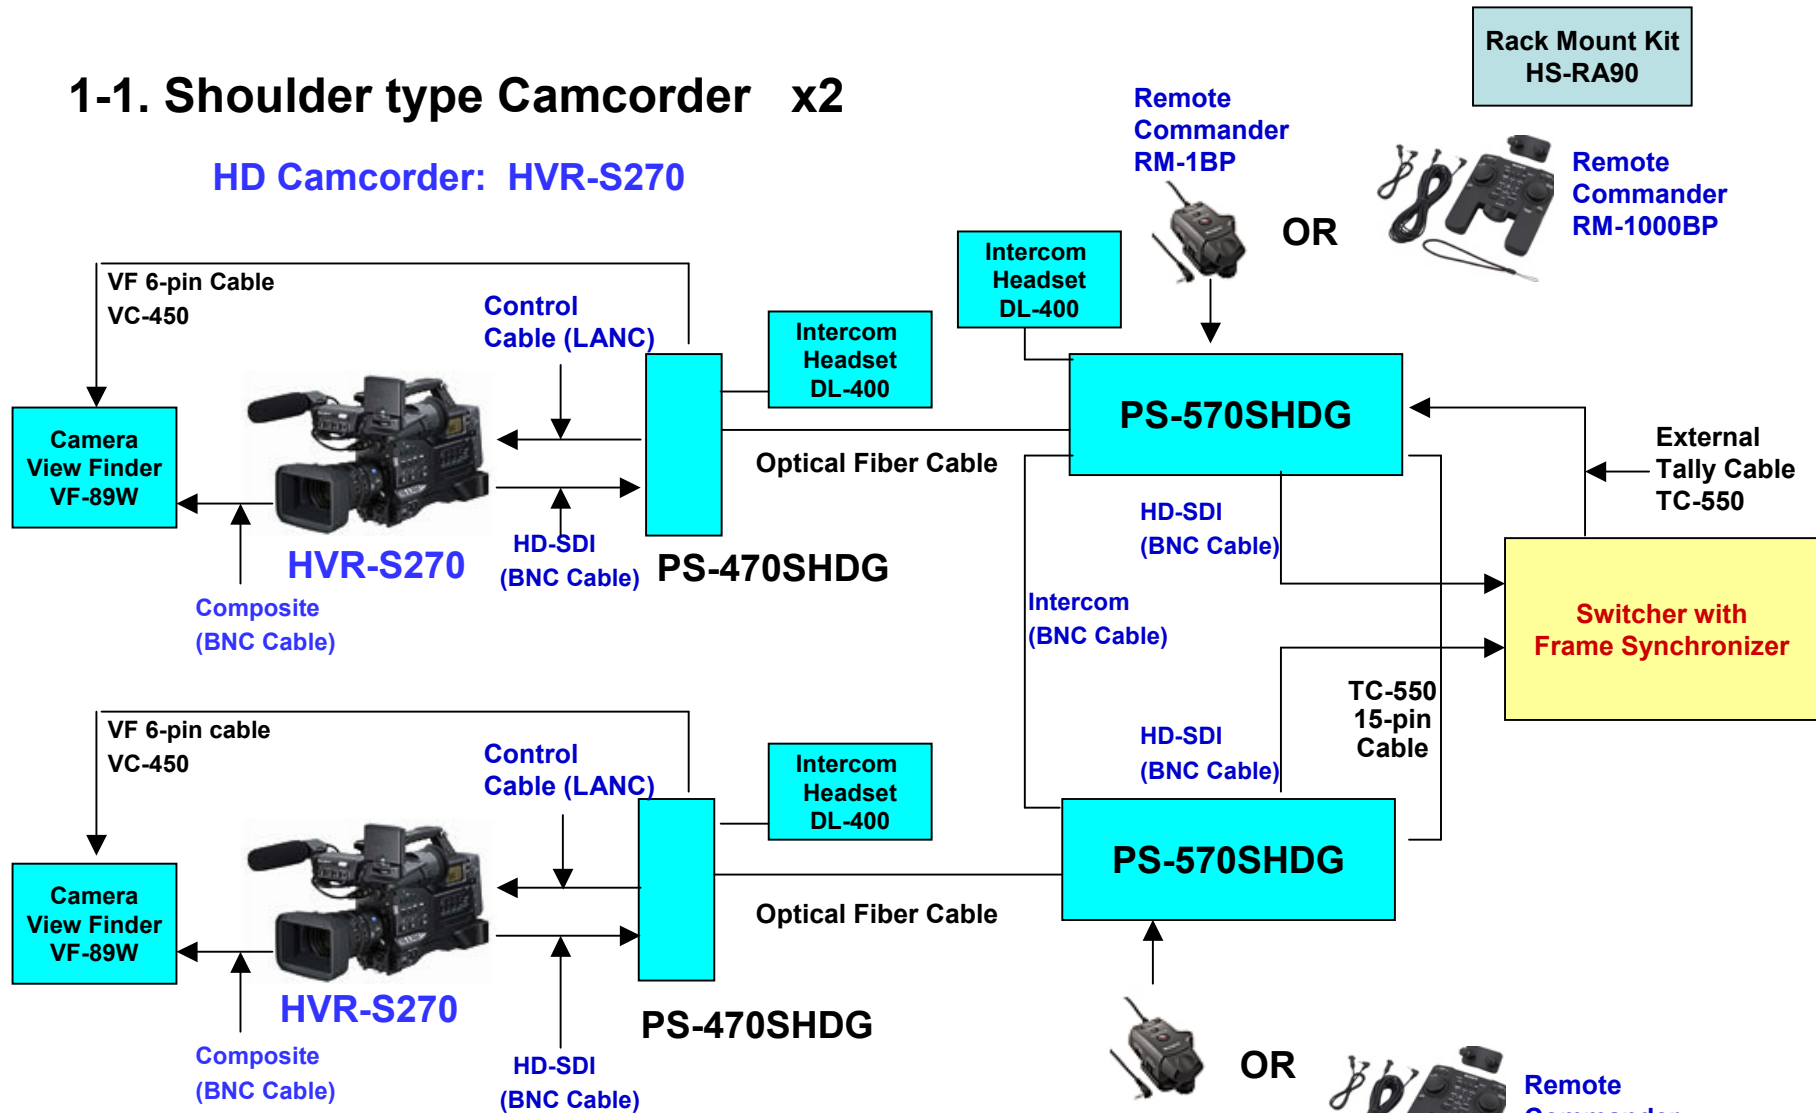

E-mail: sales@vamos.jp

March 21, 2012

1-1. Handy type Camcorder PMW-EX1R x3

1-2. **PMW-EX1R** x3 system composition

Composition:

Camcorder	PMW-EX1R	3	SONY
Optical Fiber Camera Adaptor	PS-270HD	3	
DC Cable	DC-EX3	3	
BNC Cable		11	
T type BNC Connector		1	
HDMI Cable		3	
Camera View Finder	VF-89W	3	
VF 6-pin Cable	VC-450	3	
Optical Fiber Base Station	PS-570HD	3	
Optical Fiber Cable	ALC-20M/50M/100M	3	
External Tally Cable	TC-550	2	
Rack Mount Kit	HS-RA90	2	
Intercom Headset	DL-400	4	
<hr/>			
Tripod Base Plate	VST-14	3	
	or Sony VCT-14		

1-1. Shoulder type Camcorder x2

HD Camcorder: HVR-S270

Control Cable (LANC):
Stereo mini-mini jack (φ 2.5)

1-2. HVR-S270, 2 sets , system composition

Composition:

Camcorder	HVR-S270	2	SONY
Optical Fiber Camera Adaptor	PS-470SHDG	2	
Control Cable (LANC)		2	mini-mini
BNC Cable		7	
Camera View Finder	VF-89W	2	
VF 6-pin Cable	VC-450	2	
Optical Fiber Base Station	PS-570SHDG	2	
Remote Commander	RM-1BP or RM-1000BP	2	SONY
Optical Fiber Cable	ALC-20M/50M/100M	2	
External Tally Cable	TC-550	1	
Rack Mount Kit	HS-RA90	1	
Intercom Headset	DL-400	3	
Tripod Base Plate	VST-14	2	
	or Sony VCT-14		

2. PMW-350, 1 set , Gen-lock type system composition**Composition:**

Camcorder	PMW-350	1	SONY
Optical Fiber Camera Adaptor	PS-470HDG	1	
BNC Cable		9	
Camera View Finder	VF-89W	1	
VF 6-pin Cable	VC-450	1	
Zoom control		1	Option
Optical Fiber Base Station	PS-570HDG or PS-570HDWG	1	
Optical Fiber Cable	ALC-20M/50M/100M	1	
External Tally Cable	TC-550	1	
Rack Mount Kit	HS-RA90	1	
Intercom Headset	DL-400	2	
Tripod Base Plate	VST-14 or Sony VCT-14	1	