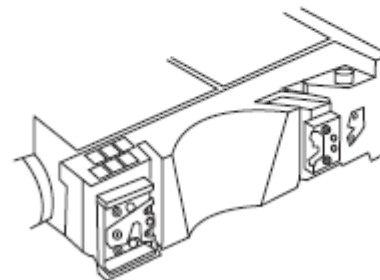

### ■ Main Features

It is the metal parts to adapt the tripod installation part of Ikegami camera HC-210, HC-340, HC-390, HL-D45, DV-5, DV-7, etc to Sony tripod base.

### ■ Explanation of handling

1. Remove a metal fixer of camera bottom for Ikegami.

2. Install PROTECH metal fixer for Sony.

3. Drawing after installation

### ■ Contents of the set

Screw 2 pcs (M4—L15)

Screw 2 pcs (M4-L10)

SI-390 (Sony plate adaptor)