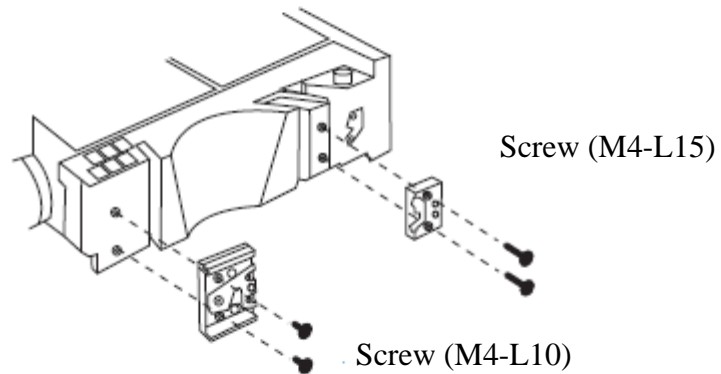

### ■ Main Features

It is the metal parts to adapt the tripod installation part of Ikegami camera HC-210, HC-340, HC-390, HL-D45, DV-5, DV-7, etc to Sony tripod base.

### ■ Explanation of handling

1. Remove a metal fixer of camera bottom for Ikegami.

2. Install PROTECH metal fixer for Sony.

3. Drawing after installation

### ■ Contents of the set

Screw 2 pcs (M4—L15)

Screw 2 pcs (M4-L10)

SI-390 (Sony plate adaptor)