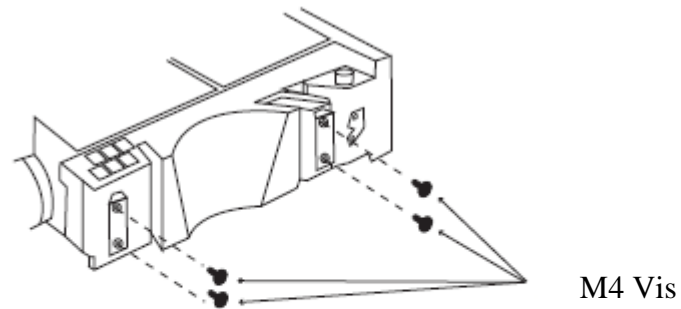

■ Main Features

It is the metal parts to adapt the tripod installation part of Ikegami camera HC-210, HC-340, HC-390, HL-D45, DV-5, DV-7, etc to Sony tripod base.

■ Explanation of handling

1. Remove a metal fixer of camera bottom for Ikegami.

2. Install PROTECH metal fixer for Sony.